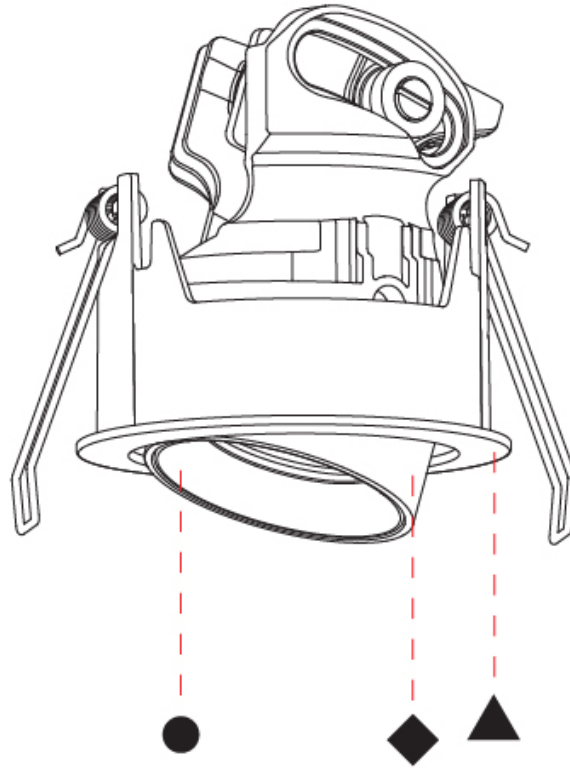

INVADER COMPACT ADJUSTABLE RECESSED

A35813-

PROJECT

TYPE

SPECIFIER

QUANTITY

DATE

A