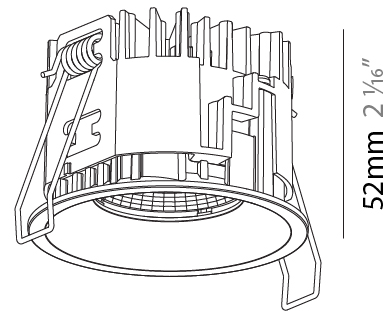

GENERAL

Series: Invader Compact
Subseries: Invader Compact
Brand: Prolicht
Division: Architectural
Mounting Type: Recessed
Mounting Location: Ceiling
Subcategory: Downlight

PHYSICAL

Shape: Round
Diameter (mm): 75
Diameter (in): 2 15/16
Height (mm): 52
Height (in): 2 1/16
Ceiling Thickness (mm): 1 - 25
Ceiling Thickness (in): 1/16 - 1
Min. Recessing Depth (mm): 55
Min. Recessing Depth (in): 2 3/16
Light Distribution: Downlight
Fixture Finish: SSR / BKV / CWI / CRY / HAB / UFT / ITA / RUA / FTG / MYG / LOD / PUS / FRO / FUP / KIA / POP / BLS / SPG / MEY / GOH / GUM / CHC / COM / ABZ / JAG / OBR / MOS / ROR
Fixture Material: Aluminum
Cut-out Measurements: D. 68mm / 2 11/16"

ELECTRICAL

Lamp Type: LED (Zhaga Standard)
Input Wattage (W): 12
Total Output Wattage (W): 9
Dimming: Tri-Mode (Non-Dimming and Phase Dimming (120Vac only) and 0-10V Dimming)
Driver Included: No
Driver Location: Recessed Housing
Driver Type: Constant Current - 120Vac
Driver Class: Class 2
Housing: See components
Input Voltage (V): 120 - 277
Constant Current (MA): 500mA

LED

Number of LEDs: 1
Color Temperature (°K): 2700 / 3000 / 3500 / 4000
Max. Delivered Lumen (lm): 1012 / 1059 / 1098 / 1123
Nominal Lumen (lm): 1141 / 1194 / 1238 / 1266
CRI: >90 CRI
Lamp Life (hrs): 50000

OPTICAL

Reflector°: 18 / 36 / 56

RATINGS AND CERTIFICATIONS

Certified By: Certified for North American Standards
IP rating: IP44

Ø75mm 2 15/16"